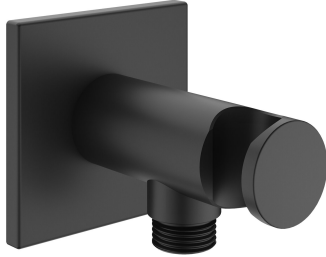

## KWC SHOWERCULTURE

Hose connection

Modell-Linie: SHOWERCULTURE | 26.000.613.176

Showers | Complementary parts showers

### KWC-No.

**122543**  
chromeline

**125407**  
brushed steel

**125548**  
matt black

### Color code

chromeline

brushed steel

matt black

\* Hose connection  
- with integrated shower bracket

\* Intrinsicly safe against backflow  
\* Connecting thread 1/2"

### Technical Data

Diameter	75 x 75
Color code	matt black
Installation type	Wall mounted
Faucet_typ	Hose connection
Measure Lenght	L 54
material	Brass

Diameter	75 x 75
Color code	matt black
Installation type	Wall mounted
Faucet_typ	Hose connection
Measure Lenght	L 54
material	Brass