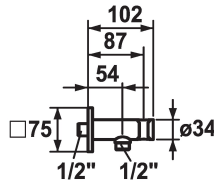

## KWC SHOWERCULTURE

Hose connection

Modell-Linie: SHOWERCULTURE | 26.000.613.176

Showers | Complementary parts showers

### KWC-No.

**122543**  
chromeline

**125407**  
brushed steel

**125548**  
matt black

### Color code

chromeline

brushed steel

matt black

\* Hose connection  
- with integrated shower bracket

\* Intrinsicly safe against backflow  
\* Connecting thread 1/2"

### Technical Data

Diameter	75 x 75
Color code	matt black
Installation type	Wall mounted
Faucet_typ	Hose connection
Measure Lenght	L 54
material	Brass

Diameter	75 x 75
Color code	matt black
Installation type	Wall mounted
Faucet_typ	Hose connection
Measure Lenght	L 54
material	Brass