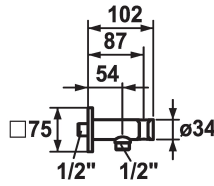

## KWC SHOWERCULTURE

Hose connection

Modell-Linie: SHOWERCULTURE | 26.000.613.176

Showers | Complementary parts showers

### Color code

chromeline

brushed steel

matt black

\* Hose connection  
- with integrated shower bracket

\* Intrinsicly safe against backflow  
\* Connecting thread 1/2"

### Technical Data

Diameter

75 x 75

Color code

matt black

Installation type

Wall mounted

Faucet\_typ

Hose connection

Measure Lenght

L 54

material

Brass