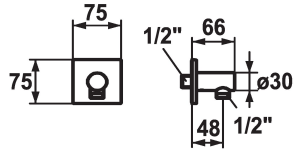

KWC SHOWERCULTURE

Hose connection design

Modell-Linie: **SHOWERCULTURE** | 26.000.611.176

Showers | Complementary parts showers

KWC-No.

122205
chromeline

125069
brushed steel

125549
matt black

Color code

chrome

brushed steel

matt black

* Hose connection design

* Intrinsicly safe against backflow

* Connecting thread 1/2"

Technical Data

Diameter

75 x 75

Color code

matt black

Faucet_typ

Hose connection

Measure_L

L 48