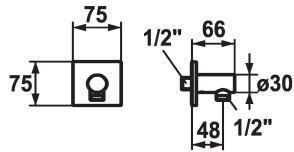

## KWC SHOWERCULTURE

Hose connection design

Modell-Linie: **SHOWERCULTURE** | 26.000.611.176

Showers | Complementary parts showers

### Color code

chromeline

brushed steel

matt black

\* Hose connection design  
\* Intrinsicly safe against backflow

\* Connecting thread 1/2"

### Technical Data

Diameter

75 x 75

Color code

matt black

Faucet\_typ

Hose connection

Measure Lenght