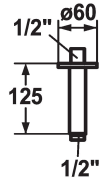

KWC SHOWERCULTURE

Shower arm

Modell-Linie: SHOWERCULTURE | 26.000.820.177

Showers | Shower arms

KWC-No.

125552
matt black, L 125

125553
brushed steel, L 125

Color code

matt black

brushed steel

* Shower arm
- with escutcheon

suitable for all KWC shower heads
* Connecting thread 1/2"

Technical Data

Diameter

D125

Color code

brushed steel

Faucet_typ

Wall mounted valve

Measure Lenght

L 125