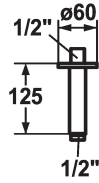

KWC SHOWERCULTURE

Shower arm

Modell-Linie: SHOWERCULTURE | 26.000.820.177

Duschar | Duschar

KWC-No.

125552
matt black, L 125

125553
brushed steel, L 125

* Shower arm
- with escutcheon

ATT-KWC-FARBCODE

matt black

brushed steel

suitable for all KWC shower heads
* Connecting thread 1/2"

Technical Data

Diameter

ATT-KWC-FARBCODE

Faucet_typ

Measure_L

D125

brushed steel

19

L125