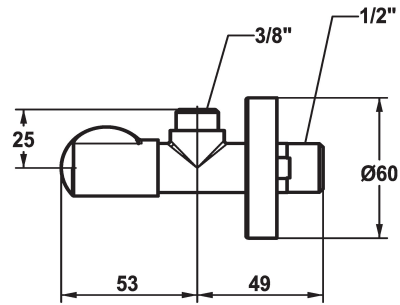

## KWC Shut-off valve

Modell-Linie: ACCESSOIRES | 27.002.060.177

### KWC-No.

**125561**  
matt black, A 45, G 3/8", G 1/2"

**125562**  
brushed steel, A 45, G 3/8", G 1/2"

Shut-off valve  
\* Connecting thread 1/2"

### Technické údaje

Connection

ATT-KWC-FARBCODE

Faucet\_typ

ATT-KWC-NENNWEITE

Projection\_A

G1/2"

brushed steel