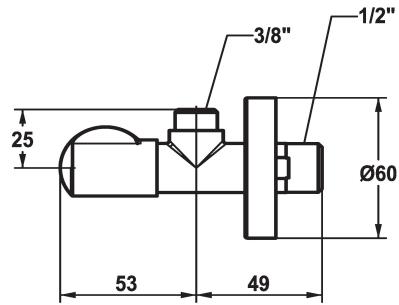

KWC Shut-off valve

Modell-Linie: ACCESSOIRES | 27.002.060.177
Taps | Complementary parts taps

KWC-No.

125561
matt black, A 45, G 3/8", G 1/2"

125562
brushed steel, A 45, G 3/8", G 1/2"

Shut-off valve
* Connecting thread 1/2"

Color code

matt black

brushed steel

* without Compression fitting

Technical Data

Connection

G 1/2"

Color code

brushed steel

Faucet_typ

Bathtub spout

Nominal_size

G 3/8"

Projection_A

A 45