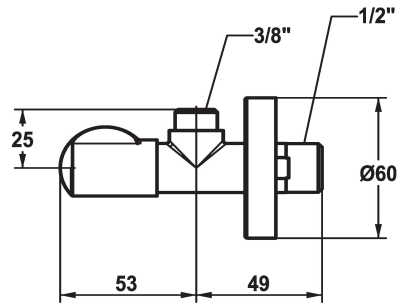

KWC Shut-off valve

Modell-Linie: ACCESSOIRES | 27.002.060.177
Taps | Complementary parts taps

KWC-No.

125561
matt black, A 45, G 3/8", G 1/2"

125562
brushed steel, A 45, G 3/8", G 1/2"

Shut-off valve
* Connecting thread 1/2"

Color code

matt black

brushed steel

* without Compression fitting

Technical Data

Connection

G 1/2"

Color code

brushed steel

Faucet_typ

Bathtub spout

Nominal size

G 3/8"

Projection A

A 45