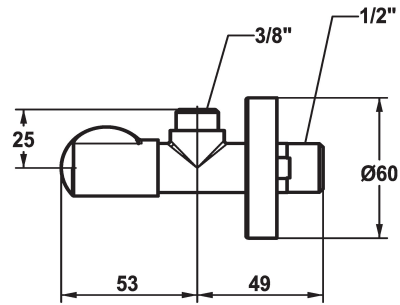

KWC Shut-off valve

Modell-Linie: ACCESSOIRES | 27.002.060.177
Taps | Complementary parts taps

KWC-No.

125561
matt black, A 45, G 3/8", G 1/2"

125562
brushed steel, A 45, G 3/8", G 1/2"

Shut-off valve
* Connecting thread 1/2"

Color code

matt black

brushed steel

* without Compression fitting

Technical Data

Connection

G 1/2"

Color code

brushed steel

Faucet_typ

Bathtub spout

Nominal size

G 3/8"

Projection A

A 45