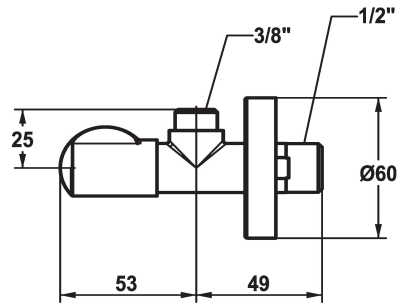

## KWC Shut-off valve

Modell-Linie: ACCESSOIRES | 27.002.060.177  
Hanat | Töydennysosat

### KWC-No.

**125561**  
matt black, A 45, G 3/8", G 1/2"

**125562**  
brushed steel, A 45, G 3/8", G 1/2"

Shut-off valve  
\* Connecting thread 1/2"