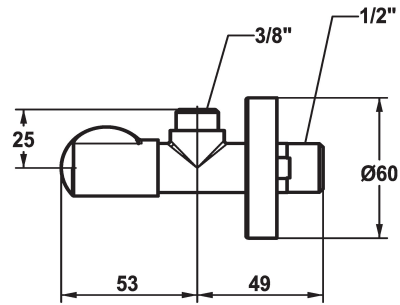

## KWC Shut-off valve

Modell-Linie: ACCESSOIRES | 27.002.060.177

### KWC-No.

**125561**  
matt black, A 45, G 3/8", G 1/2"

**125562**  
brushed steel, A 45, G 3/8", G 1/2"

Shut-off valve  
\* Connecting thread 1/2"

### Dane techniczne

Connection

ATT-KWC-FARBCODE

Faucet\_typ

ATT-KWC-NENNWEITE

Projection\_A

G1/2"

brushed steel