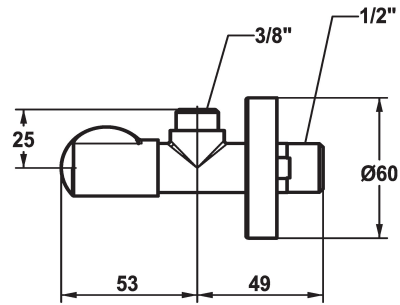

KWC Shut-off valve

Modell-Linie: ACCESSOIRES | 27.002.060.177

KWC-No.

125561
matt black, A 45, G 3/8", G 1/2"

125562
brushed steel, A 45, G 3/8", G 1/2"

Shut-off valve
* Connecting thread 1/2"

ATT-KWC-FARBCODE

matt black

brushed steel

* without Compression fitting

Technical Data

Connection

ATT-KWC-FARBCODE

Faucet_typ

ATT-KWC-NENNWEITE

Projection_A

G1/2"

brushed steel

16

G3/8"

A45