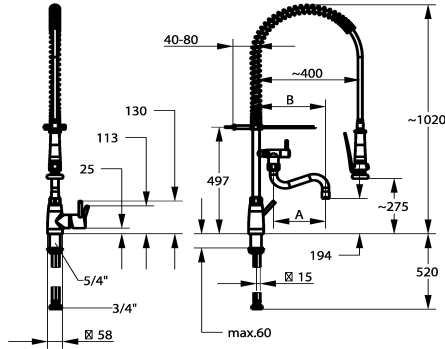

## KWC GASTRO E Lever mixer – Commercial kitchen

Modell-Linie: GASTRO E | 24.561.146.700FL  
Hanat | Hanat

### KWC-No.

**125568**

stainless steel, A 300, B 370, flexible connection hoses

- \* Lever mixer
- \* Suspension spring
- \* TouchProtect - anti-scald protection thanks to the "double skin" principle
- \* Intrinsically safe against backflow and cross flow
- \* Swivel spout
  - with adjustable gland
  - Jet regulator
- \* Pre-rinse spray
  - with integrated delayed closing device to minimize water hammer
  - with valve maintenance unit for cleaning and swivelling sieve jet
- SprayClean - easy to clean and actively prevents limescale

- buildup
  - SprayLock - lockable jet spray
  - PowerClean - needle spray mode
- \* OptimalSpace - ample space for washing or working
- \* KWC cartridge XL 46 - high capacity
  - with ceramic discs
  - flow rate and temperature continuously variable
  - temperature limitation
- \* Flexible connection hoses 1/2" with transition to 3/4"
- \* Fastening by means of threaded sleeve 1 1/4"
- \* Mounting hole size  $\varnothing 42$  mm

27 l/min (3 bar)
15 l/min (3 bar)
Flexible_Anschlusschläuche
schwenkbar
seitenbedient
Geschirrbrause
B370
stainless steel
Standmontage
01
1020
2
yes
A300
275/194
ROSTFREIER_STAHL
0