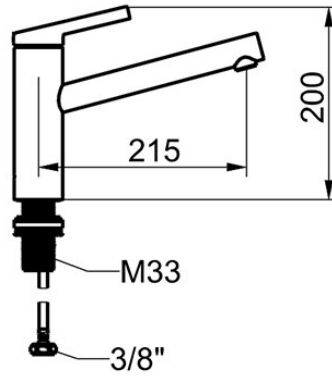

KWC FIT Lever mixer – Kitchen

Modell-Linie: FIT | 10.541.022.000FL
Taps | Manual taps

KWC-No.

125570
chromeline, A 215, flexible connection hoses

125571
matt black, A 215, flexible connection hoses

- * Lever mixer
- * Swivel spout 150°
- Neoperl® Cascade® SLC
- * KWC cartridge M 35 S
- with ceramic discs
- flow rate and temperature continuously variable

Color code

chrome

matt black

- temperature limitation
- * Flexible connection hoses 3/8"
- * QuickInstallation - Fastening via threaded connection with locking screws
- * Mounting hole size ø35 mm

NEW

Technical Data

Flow rate
Connection
Spout
Handling
Color code
Installation_type
Faucet_typ
Dimension Height
Acoustic group
Projection_A
Energy Label
Dimension Water outlet
material

7 l/min (3 bar)
Flexible connection hoses
swivel
top lever
chrome
Pillar installation
Faucet
200
Battery1
A 215
A
136
Brass