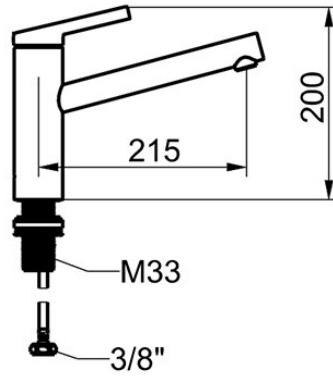

KWC FIT Lever mixer – Kitchen

Modell-Linie: FIT | 10.541.022.176FL
Taps | Manual taps

KWC-No.

125570
chromeline, A 215, flexible connection hoses

125571
matt black, A 215, flexible connection hoses

- * Lever mixer
- * Swivel spout 150°
- Neoperl® Cascade® SLC
- * KWC cartridge M 35 S
- with ceramic discs
- flow rate and temperature continuously variable

Color code

chromeline

matt black

- temperature limitation
- * Flexible connection hoses 3/8"
- * QuickInstallation - Fastening via threaded connection with locking screws
- * Mounting hole size ø35 mm

NEW

Technical Data

Flow rate
Connection
Spout
Handling
Color code
Installation type
Faucet_typ
Dimension Height
Acoustic group
Projection A
Energy label
Dimension Water outlet
material

7 l/min (3 bar)
Flexible connection hoses
swivel
top lever
matt black
Pillar installation
Faucet
200
yes
A 215
A
136
Brass