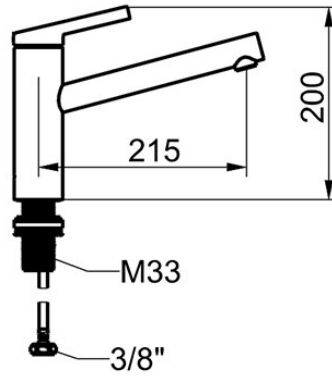

KWC FIT Lever mixer – Kitchen

Modell-Linie: FIT | 10.541.022.176FL
Taps | Manual taps

KWC-No.

125570
chromeline, A 215, flexible connection hoses

125571
matt black, A 215, flexible connection hoses

- * Lever mixer
- * Swivel spout 150°
- Neoperl® Cascade® SLC
- * KWC cartridge M 35 S
- with ceramic discs
- flow rate and temperature continuously variable

Color code

chromeline

matt black

- temperature limitation
- * Flexible connection hoses 3/8"
- * QuickInstallation - Fastening via threaded connection with locking screws
- * Mounting hole size ø35 mm

NEW

Technical Data

Flow rate
Connection
Spout
Handling
Color code
Installation type
Faucet_typ
Measure Height
Acoustic group
Projection A
Energy label
Dimension Water outlet
material

7 l/min (3 bar)
Flexible connection hoses
swivel
top lever
matt black
Pillar installation
Faucet
200
yes
A 215
A
136
Brass