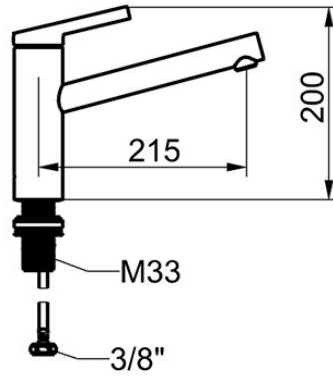

## KWC FIT Lever mixer – Kitchen

Modell-Linie: FIT | 10.541.022.176FL  
Hanat | Käsi­käyt­toiset hanat

### KWC-No.

**125570**  
chromeline, A 215, flexible connection hoses

**125571**  
matt black, A 215, flexible connection hoses

- \* Lever mixer
- \* Swivel spout 150°
- Neoperl® Cascade® SLC
- \* KWC cartridge M 35 S
- with ceramic discs
- flow rate and temperature continuously variable

### ATT-KWC-FARBCODE

chromeline

matt black

- temperature limitation
- \* Flexible connection hoses 3/8"
- \* QuickInstallation - Fastening via threaded connection with locking screws
- \* Mounting hole size ø35 mm

Measure\_Height

G\_Acoustic group

Projection\_A

EnergyLabelCH

ATT-KWC-MASS-WASSERAUSTRITT

Materiaali

lviCode

7 l/min (3 bar)