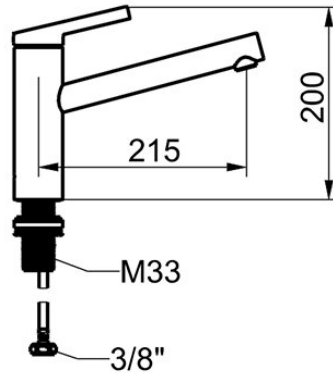

## KWC FIT Lever mixer – Kitchen

Modell-Linie: FIT | 10.541.022.176FL  
Armatura umywalkowa | Armatura jednouchwytywa

### KWC-No.

**125570**  
chromeline, A 215, flexible connection hoses

**125571**  
matt black, A 215, flexible connection hoses

- \* Lever mixer
- \* Swivel spout 150°
- Neoperl® Cascade® SLC
- \* KWC cartridge M 35 S
- with ceramic discs
- flow rate and temperature continuously variable

### ATT-KWC-FARBCODE

chromeline

matt black

- temperature limitation
- \* Flexible connection hoses 3/8"
- \* QuickInstallation - Fastening via threaded connection with locking screws
- \* Mounting hole size ø35 mm

Dimension Height

G\_Acoustic group

Projection\_A

EnergyLabelCH

ATT-KWC-MASS-WASSERAUSTRITT

Material

7 l/min (3 bar)

Flexible\_Anschlusschläuche