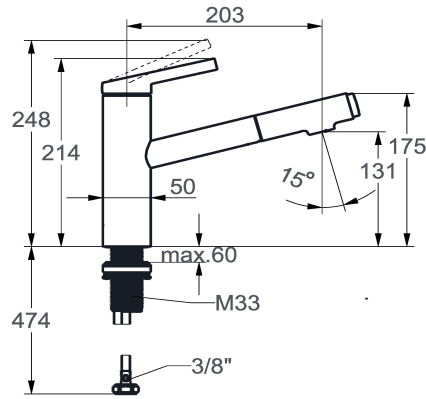

KWC FIT

Lever mixer – Kitchen

Modell-Linie: FIT | 10.541.032.000FL

Umyvadlové armatury | Hydraulické armatury

KWC-No.

125572

chromeline, A 205, flexible connection hoses

125573

matt black, A 205, flexible connection hoses

ATT-KWC-FARBCODE

chromeline

matt black

NEW

- * Lever mixer
- * TouchProtect - anti-scald protection thanks to the "double skin" principle
- * Intrinsicly safe against backflow
- * Pull-out spray
 - up to 500 mm pull-out length
 - QuickConnect - Simple hose connection system
- * Hose guide, swivelling 120°
- * EasyLock - a pull-out spray that easily slides back into place

- * KWC cartridge M 35 S
 - with ceramic discs
 - flow rate and temperature continuously variable
 - temperature limitation
- * Flexible connection hoses 3/8"
- * QuickInstallation - Fastening via threaded connection with locking screws
- * Mounting hole size ø35 mm

Technické údaje

ATT-KWC-A_AUSZUGBRAUSE_SIEB

6.5 l/min (3 bar)

ATT-KWC-A_AUSZUGBRAUSE_NORMAL

6.8 l/min (3 bar)

Connection

Flexible_Anschlussschläuche

ATT-KWC-AUSLAUF