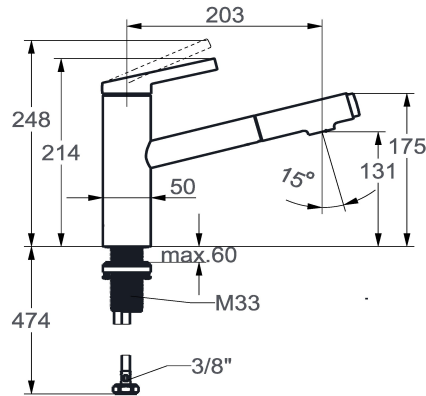

KWC FIT

Lever mixer – Kitchen

Modell-Linie: FIT | 10.541.032.000FL
Taps | Manual taps

KWC-No.

125572
chromeline, A 205, flexible connection hoses

125573
matt black, A 205, flexible connection hoses

- * Lever mixer
- * TouchProtect - anti-scald protection thanks to the "double skin" principle
- * Intrinsicly safe against backflow
- * Pull-out spray
 - up to 500 mm pull-out length
 - QuickConnect - Simple hose connection system
- * Hose guide, swivelling 120°
- * EasyLock - a pull-out spray that easily slides back into place

Color code

chrome

matt black

- * KWC cartridge M 35 S
 - with ceramic discs
 - flow rate and temperature continuously variable
 - temperature limitation
- * Flexible connection hoses 3/8"
- * QuickInstallation - Fastening via threaded connection with locking screws
- * Mounting hole size ø35 mm

NEW

Technical Data

Flow rate needle spray

6.5 l/min (3 bar)

Flow rate normal spray

6.8 l/min (3 bar)

Connection

Flexible connection hoses

Projection_A

A 205

Energy Label

A

Dimension Water outlet

131

material

Brass