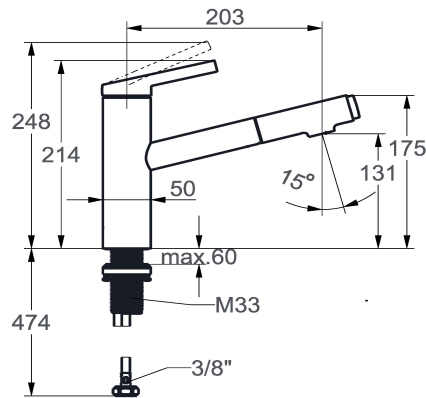

KWC FIT

Lever mixer – Kitchen

Modell-Linie: FIT | 10.541.032.000FL
Taps | Manual taps

KWC-No.

125572
chromeline, A 205, flexible connection hoses

125573
matt black, A 205, flexible connection hoses

Color code

chrome

matt black

NEW

- * Lever mixer
- * TouchProtect - anti-scald protection thanks to the "double skin" principle
- * Intrinsicly safe against backflow
- * Pull-out spray
 - up to 500 mm pull-out length
 - QuickConnect - Simple hose connection system
- * Hose guide, swivelling 120°
- * EasyLock - a pull-out spray that easily slides back into place

- * KWC cartridge M 35 S
 - with ceramic discs
 - flow rate and temperature continuously variable
 - temperature limitation
- * Flexible connection hoses 3/8"
- * QuickInstallation - Fastening via threaded connection with locking screws
- * Mounting hole size ø35 mm

Technical Data

Flow rate needle spray

6.5 l/min (3 bar)

Flow rate normal spray

6.8 l/min (3 bar)

Connection

Flexible connection hoses

Spout