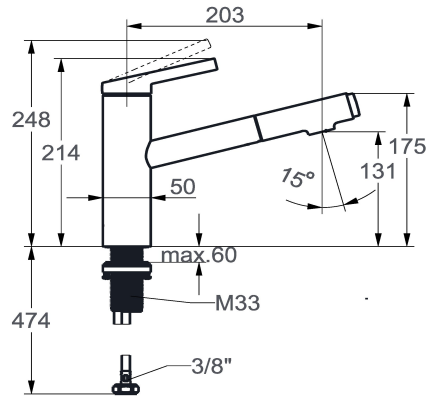

KWC FIT

Lever mixer – Kitchen

Modell-Linie: FIT | 10.541.032.000FL

Hanat | Käsi­käyt­toiset hanat

KWC-No.

125572

chromeline, A 205, flexible connection hoses

125573

matt black, A 205, flexible connection hoses

ATT-KWC-FARBCODE

chromeline

matt black

NEW

- * Lever mixer
- * TouchProtect - anti-scald protection thanks to the "double skin" principle
- * Intrinsicly safe against backflow
- * Pull-out spray
 - up to 500 mm pull-out length
 - QuickConnect - Simple hose connection system
- * Hose guide, swivelling 120°
- * EasyLock - a pull-out spray that easily slides back into place

- * KWC cartridge M 35 S
 - with ceramic discs
 - flow rate and temperature continuously variable
 - temperature limitation
- * Flexible connection hoses 3/8"
- * QuickInstallation - Fastening via threaded connection with locking screws
- * Mounting hole size ø35 mm

Tekniset tiedot

ATT-KWC-A_AUSZUGBRAUSE_SIEB

6.5 l/min (3 bar)

ATT-KWC-A_AUSZUGBRAUSE_NORMAL

6.8 l/min (3 bar)

Connection

Flexible_Anschluss­schläuche

Spout