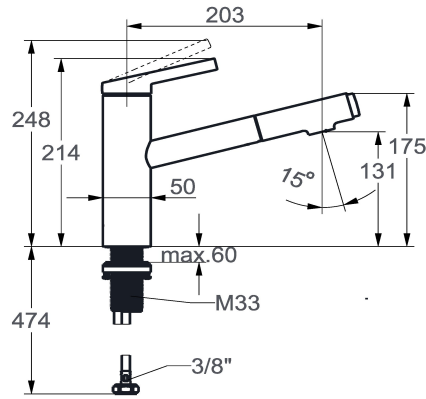

KWC FIT

Lever mixer – Kitchen

Modell-Linie: FIT | 10.541.032.000FL

Armatura umywalkowa | Armatura jednouchwytowa

KWC-No.

125572

chromeline, A 205, flexible connection hoses

125573

matt black, A 205, flexible connection hoses

ATT-KWC-FARBCODE

chromeline

matt black

NEW

- * Lever mixer
- * TouchProtect - anti-scald protection thanks to the "double skin" principle
- * Intrinsically safe against backflow
- * Pull-out spray
 - up to 500 mm pull-out length
 - QuickConnect - Simple hose connection system
- * Hose guide, swivelling 120°
- * EasyLock - a pull-out spray that easily slides back into place

- * KWC cartridge M 35 S
 - with ceramic discs
 - flow rate and temperature continuously variable
 - temperature limitation
- * Flexible connection hoses 3/8"
- * QuickInstallation - Fastening via threaded connection with locking screws
- * Mounting hole size ø35 mm

Standmontage

Faucet_typ

01

Dimension Height

214

G_Acoustic_group

1

Projection_A