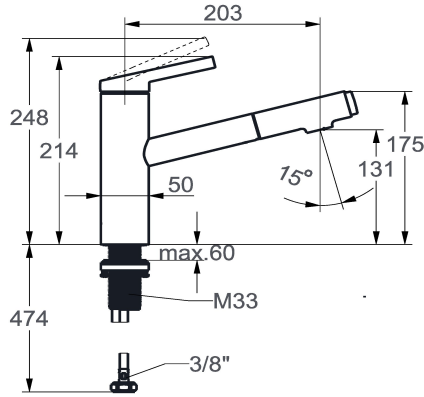

## KWC FIT

Lever mixer – Kitchen

Modell-Linie: FIT | 10.541.032.000FL

Kranar | Hydraulické armatúry

### KWC-No.

**125572**

chromeline, A 205, flexible connection hoses

**125573**

matt black, A 205, flexible connection hoses

- \* Lever mixer
- \* TouchProtect - anti-scald protection thanks to the "double skin" principle
- \* Intrinsicly safe against backflow
- \* Pull-out spray
  - up to 500 mm pull-out length
  - QuickConnect - Simple hose connection system
- \* Hose guide, swivelling 120°
- \* EasyLock - a pull-out spray that easily slides back into place

### ATT-KWC-FARBCODE

chromeline

matt black

- \* KWC cartridge M 35 S
  - with ceramic discs
  - flow rate and temperature continuously variable
  - temperature limitation
- \* Flexible connection hoses 3/8"
- \* QuickInstallation - Fastening via threaded connection with locking screws
- \* Mounting hole size ø35 mm

Standmontage

Faucet\_typ

01

Measure\_Height

214

G\_Acoustic\_group

1

Projection\_A