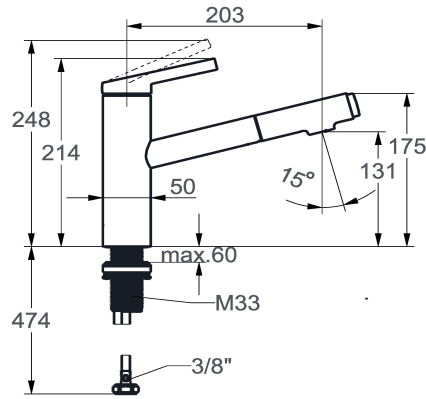

KWC FIT

Lever mixer – Kitchen

Modell-Linie: FIT | 10.541.032.176FL

Umyvadlové armatury | Hydraulické armatury

KWC-No.

125572

chromeline, A 205, flexible connection hoses

125573

matt black, A 205, flexible connection hoses

* Lever mixer

* TouchProtect - anti-scald protection thanks to the "double skin" principle

* Intrinsicly safe against backflow

* Pull-out spray

- up to 500 mm pull-out length

- QuickConnect - Simple hose connection system

* Hose guide, swivelling 120°

* EasyLock - a pull-out spray that easily slides back into place

ATT-KWC-FARBCODE

chromeline

matt black

* KWC cartridge M 35 S

- with ceramic discs

- flow rate and temperature continuously variable

- temperature limitation

* Flexible connection hoses 3/8"

* QuickInstallation - Fastening via threaded connection with locking screws

* Mounting hole size ø35 mm