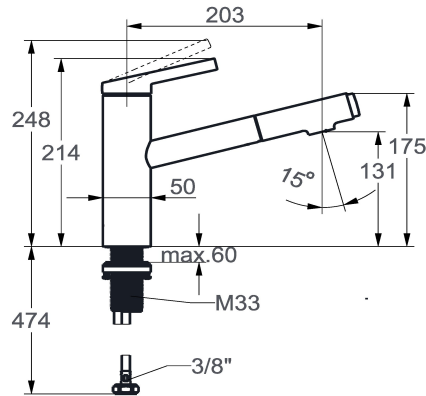

KWC FIT

Lever mixer – Kitchen

Modell-Linie: FIT | 10.541.032.176FL
Taps | Manual taps

KWC-No.

125572
chromeline, A 205, flexible connection hoses

125573
matt black, A 205, flexible connection hoses

- * Lever mixer
- * TouchProtect - anti-scald protection thanks to the "double skin" principle
- * Intrinsicly safe against backflow
- * Pull-out spray
 - up to 500 mm pull-out length
 - QuickConnect - Simple hose connection system
- * Hose guide, swivelling 120°
- * EasyLock - a pull-out spray that easily slides back into place

Color code

chromeline

matt black

NEW

- * KWC cartridge M 35 S
 - with ceramic discs
 - flow rate and temperature continuously variable
 - temperature limitation
- * Flexible connection hoses 3/8"
- * QuickInstallation - Fastening via threaded connection with locking screws
- * Mounting hole size ø35 mm

Technical Data

Flow rate needle spray
Flow rate normal spray
Connection
Spout
Handling
Kitchenspray
Color code
Installation type
Faucet_typ
Dimension Height
Acoustic group
Projection A
Energy label
Dimension Water outlet
material

6.5 l/min (3 bar)
6.8 l/min (3 bar)
Flexible connection hoses
swivel
top lever
Pull-out spray
matt black
Pillar installation
Faucet
214
yes
A 205
A
131
Brass