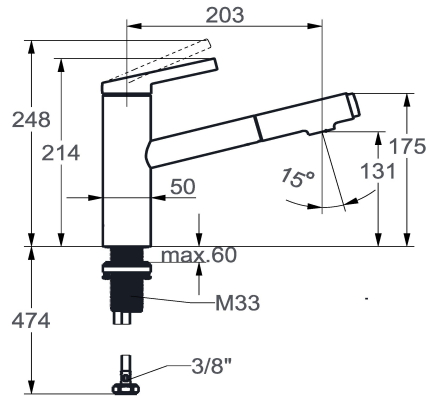

KWC FIT

Lever mixer – Kitchen

Modell-Linie: FIT | 10.541.032.176FL

Armatura umywalkowa | Armatura jednouchwytowa

KWC-No.

125572

chromeline, A 205, flexible connection hoses

125573

matt black, A 205, flexible connection hoses

- * Lever mixer
- * TouchProtect - anti-scald protection thanks to the "double skin" principle
- * Intrinsicly safe against backflow
- * Pull-out spray
 - up to 500 mm pull-out length
 - QuickConnect - Simple hose connection system
- * Hose guide, swivelling 120°
- * EasyLock - a pull-out spray that easily slides back into place

ATT-KWC-FARBCODE

F000

F176

- * KWC cartridge M 35 S
 - with ceramic discs
 - flow rate and temperature continuously variable
 - temperature limitation
- * Flexible connection hoses 3/8"
- * QuickInstallation - Fastening via threaded connection with locking screws
- * Mounting hole size ø35 mm

NEW

Dane techniczne

ATT-KWC-A_AUSZUGBRAUSE_SIEB

6.5 l/min (3 bar)

ATT-KWC-A_AUSZUGBRAUSE_NORMAL

6.8 l/min (3 bar)

Connection

Flexible_Anschlussschläuche