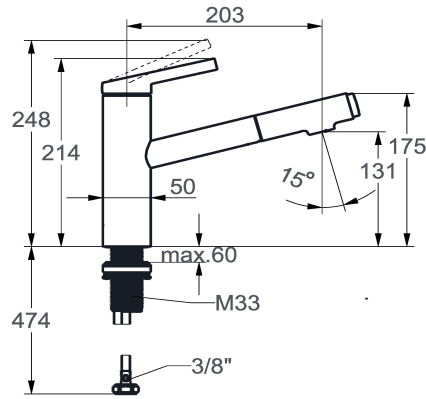

## KWC FIT

Lever mixer – Kitchen

Modell-Linie: FIT | 10.541.032.176FL

Kranar | Hydraulické armatúry

### KWC-No.

**125572**

chromeline, A 205, flexible connection hoses

**125573**

matt black, A 205, flexible connection hoses

- \* Lever mixer
- \* TouchProtect - anti-scald protection thanks to the "double skin" principle
- \* Intrinsically safe against backflow
- \* Pull-out spray
  - up to 500 mm pull-out length
  - QuickConnect - Simple hose connection system
- \* Hose guide, swivelling 120°
- \* EasyLock - a pull-out spray that easily slides back into place

### ATT-KWC-FARBCODE

chromeline

matt black

- \* KWC cartridge M 35 S
  - with ceramic discs
  - flow rate and temperature continuously variable
  - temperature limitation
- \* Flexible connection hoses 3/8"
- \* QuickInstallation - Fastening via threaded connection with locking screws
- \* Mounting hole size ø35 mm

Standmontage

Faucet\_typ

01

Measure\_Height

214

G\_Acoustic\_group

1

Projection\_A