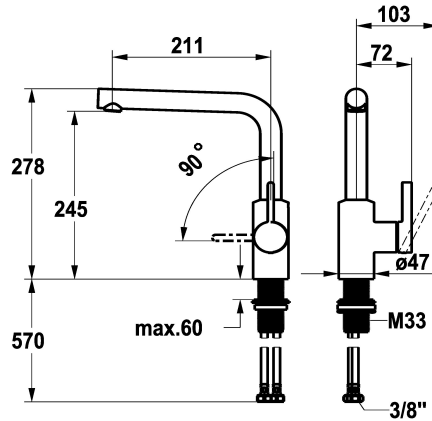

## KWC FIT

Lever mixer – Kitchen

Modell-Linie: FIT | 10.541.012.000FL

Umyvadlové armatury | Hydraulické armatury

### ATT-KWC-FARBCODE

chromeline

matt black

NEW

\* Lever mixer

\* Lever installation only possible on the right side

- Child safety: cold water flow in lever position towards the front

\* gap between wall and centre of mounting hole min. 25 mm

\* Flexible connection hoses 3/8"

\* QuickInstallation - Fastening via threaded connection with locking screws

\* Mounting hole size ø35 mm

ATT-KWC-BAUFORM

Measure\_Height

G\_Acoustic group

Projection\_A

EnergyLabelCH

ATT-KWC-MASS-WASSERAUSTRITT

Material

7.6 l/min (3 bar)