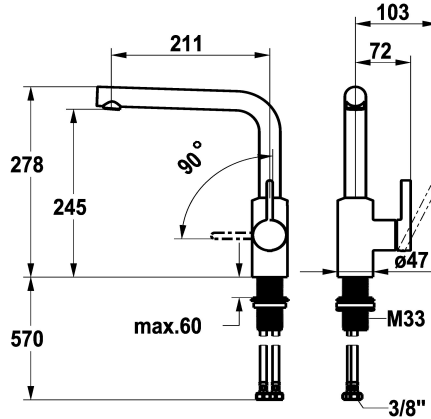

## KWC FIT Lever mixer – Kitchen

Modell-Linie: FIT | 10.541.012.000FL  
Taps | Manual taps

### Color code

chromeline

matt black

NEW

- \* Lever mixer
- \* Lever installation only possible on the right side
- Child safety: cold water flow in lever position towards the front
- \* gap between wall and centre of mounting hole min. 25 mm
- \* Swivel spout 150°
- Neoperl® Cascade® SLC
- \* OptimalSpace - ample space for washing or working
- \* KWC cartridge M 35 S

- with ceramic discs
- flow rate and temperature continuously variable
- temperature limitation
- \* Flexible connection hoses 3/8"
- \* QuickInstallation - Fastening via threaded connection with locking screws
- \* Mounting hole size ø35 mm

### Technical Data

Flow rate
Connection
Spout
Handling
Color code
Installation type
Faucet_typ
Design
Dimension Height
Acoustic group
Projection A
Energy label
Dimension Water outlet
material

7.6 l/min (3 bar)
Flexible connection hoses
swivel
side lever
chromeline
Pillar installation
Faucet
L-Spout
278
yes
A 205
A
245
Brass