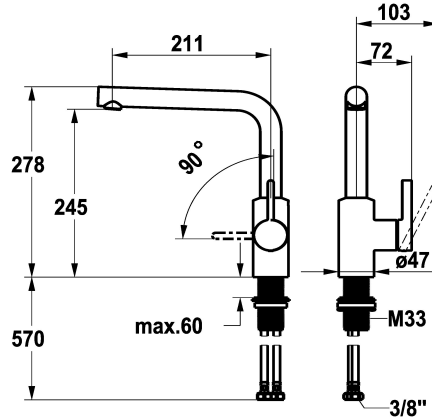

KWC FIT Lever mixer – Kitchen

Modell-Linie: FIT | 10.541.012.000FL
Taps | Manual taps

KWC-No.

125574
chromeline, A 210, flexible connection hoses

125575
matt black, A 210, flexible connection hoses

Color code

chromeline

matt black

NEW

- Lever mixer
- Lever installation only possible on the right side
- Child safety: cold water flow in lever position towards the front
- gap between wall and centre of mounting hole min. 25 mm
- Swivel spout 150°
- Neoperl® Cascade® SLC
- OptimalSpace - ample space for washing or working
- KWC cartridge M 35 S

- with ceramic discs
- flow rate and temperature continuously variable
- temperature limitation
- Flexible connection hoses 3/8"
- QuickInstallation - Fastening via threaded connection with locking screws
- Mounting hole size ø35 mm

Technical Data

Flow rate	7.6 l/min (3 bar)
Connection	Flexible connection hoses
Spout	swivel
Handling	side lever
Color code	chromeline
Installation type	Pillar installation
Faucet_typ	Faucet
Design	L-Spout
Measure Height	278
Acoustic group	yes
Projection A	A 205
Energy label	A
Dimension Water outlet	245
material	Brass

Flow rate	7.6 l/min (3 bar)
Connection	Flexible connection hoses
Spout	swivel
Handling	side lever
Color code	chromeline
Installation type	Pillar installation
Faucet_typ	Faucet
Design	L-Spout
Measure Height	278
Acoustic group	yes
Projection A	A 205
Energy label	A
Dimension Water outlet	245
material	Brass