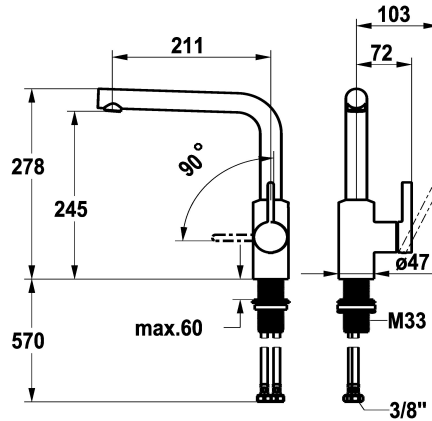

KWC FIT

Lever mixer – Kitchen

Modell-Linie: FIT | 10.541.012.000FL

Kranar | Hydraulické armatúry

KWC-No.

125574

chromeline, A 210, flexible connection hoses

125575

* gap between wall and centre of mounting hole min. 25 mm

* Swivel spout 150°

- Neoperl® Cascade® SLC

* OptimalSpace - ample space for washing or working

* KWC cartridge M 35 S

- with ceramic discs

- flow rate and temperature continuously variable

- temperature limitation

* Flexible connection hoses 3/8"

* QuickInstallation - Fastening via threaded connection with locking screws

* Mounting hole size ø35 mm

Technical Data

A_Spout_Spray

Connection

ATT-KWC-AUSLAUF

EnergyLabelCH

ATT-KWC-MASS-WASSERAUSTRITT

Material

7.6 l/min (3 bar)

Flexible_Anschlusschläuche

schwenkbar

seitenbedient

chromeline