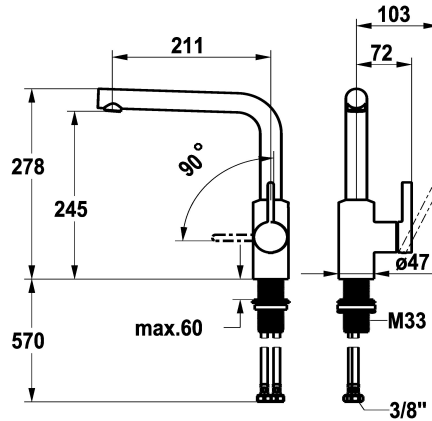

KWC FIT

Lever mixer – Kitchen

Modell-Linie: FIT | 10.541.012.176FL

Umyvadlové armatury | Hydraulické armatury

KWC-No.

125574

chromeline, A 210, flexible connection hoses

125575

* gap between wall and centre of mounting hole min. 25 mm

* Swivel spout 150°

- Neoperl® Cascade® SLC

* OptimalSpace - ample space for washing or working

* KWC cartridge M 35 S

- with ceramic discs

- flow rate and temperature continuously variable

- temperature limitation

* Flexible connection hoses 3/8"

* QuickInstallation - Fastening via threaded connection with locking screws

* Mounting hole size ø35 mm

Technické údaje

A_Spout_Spray

Connection

ATT-KWC-AUSLAUF

EnergyLabelCH

ATT-KWC-MASS-WASSERAUSTRITT

Material

7.6 l/min (3 bar)

Flexible_Anschlusschläuche

schwenkbar

seitenbedient

matt black