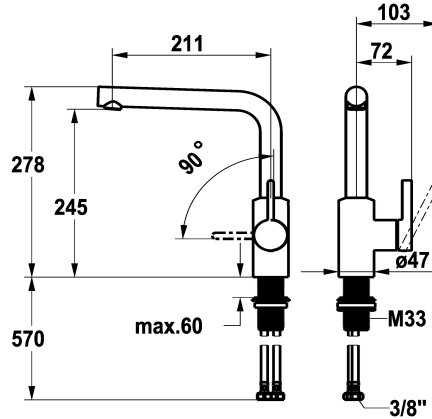

KWC FIT Lever mixer – Kitchen

Modell-Linie: FIT | 10.541.012.176FL
Taps | Manual taps

KWC-No.

125574
chromeline, A 210, flexible connection hoses

125575
matt black, A 210, flexible connection hoses

Color code

chromeline

matt black

NEW

- Lever mixer
- Lever installation only possible on the right side
- Child safety: cold water flow in lever position towards the front
- gap between wall and centre of mounting hole min. 25 mm
- Swivel spout 150°
- Neoperl® Cascade® SLC
- OptimalSpace - ample space for washing or working
- KWC cartridge M 35 S

- with ceramic discs
- flow rate and temperature continuously variable
- temperature limitation
- Flexible connection hoses 3/8"
- QuickInstallation - Fastening via threaded connection with locking screws
- Mounting hole size ø35 mm

Technical Data

Flow rate	7.6 l/min (3 bar)
Connection	Flexible connection hoses
Spout	swivel
Handling	side lever
Color code	matt black
Installation type	Pillar installation
Faucet_typ	Faucet
Design	L-Spout
Dimension Height	278
Acoustic group	yes
Projection A	A 205
Energy label	A
Dimension Water outlet	245
material	Brass

Flow rate	7.6 l/min (3 bar)
Connection	Flexible connection hoses
Spout	swivel
Handling	side lever
Color code	matt black
Installation type	Pillar installation
Faucet_typ	Faucet
Design	L-Spout
Dimension Height	278
Acoustic group	yes
Projection A	A 205
Energy label	A
Dimension Water outlet	245
material	Brass