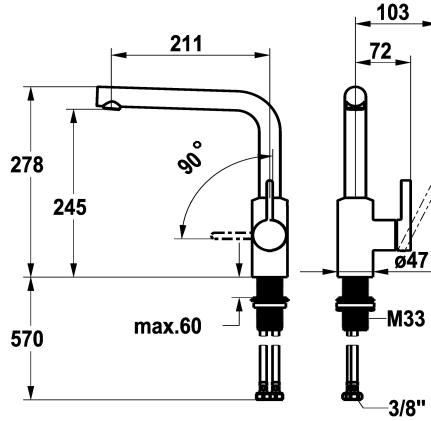

KWC FIT Lever mixer – Kitchen

Modell-Linie: FIT | 10.541.012.176FL
Taps | Manual taps

KWC-No.

125574
chromeline, A 210, flexible connection hoses

125575
matt black, A 210, flexible connection hoses

- * Lever mixer
- * Lever installation only possible on the right side
- Child safety: cold water flow in lever position towards the front
- * gap between wall and centre of mounting hole min. 25 mm
- * Swivel spout 150°
- Neoperl® Cascade® SLC
- * OptimalSpace - ample space for washing or working
- * KWC cartridge M 35 S

Color code

chromeline

matt black

- with ceramic discs
- flow rate and temperature continuously variable
- temperature limitation
- * Flexible connection hoses 3/8"
- * QuickInstallation - Fastening via threaded connection with locking screws
- * Mounting hole size ø35 mm

NEW

Technical Data

Flow rate
Connection
Spout
Handling
Color code
Installation type
Faucet_typ
Design
Measure Height
Acoustic group
Projection A
Energy label
Dimension Water outlet
material

7.6 l/min (3 bar)
Flexible connection hoses
swivel
side lever
matt black
Pillar installation
Faucet
L-Spout
278
yes
A 205
A
245
Brass