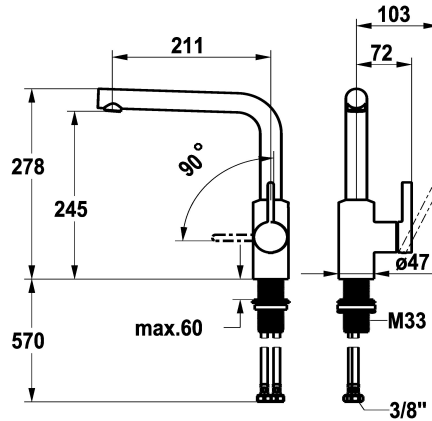

KWC FIT

Lever mixer – Kitchen

Modell-Linie: FIT | 10.541.012.176FL

Hanat | Käsikäyttöiset hanat

KWC-No.

125574

chromeline, A 210, flexible connection hoses

125575

matt black, A 210, flexible connection hoses

ATT-KWC-FARBCODE

F000

F176

NEW

* Lever mixer

* Lever installation only possible on the right side

- Child safety: cold water flow in lever position towards the front

* gap between wall and centre of mounting hole min. 25 mm

* Swivel spout 150°

- Neoperl® Cascade® SLC

* OptimalSpace - ample space for washing or working

* KWC cartridge M 35 S

- with ceramic discs

- flow rate and temperature continuously variable

- temperature limitation

* Flexible connection hoses 3/8"

* QuickInstallation - Fastening via threaded connection with locking screws

* Mounting hole size ø35 mm

Tekniset tiedot

A_Spout_Spray

Connection

Spout