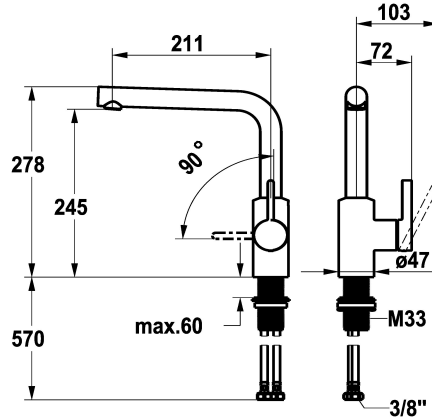

KWC FIT

Lever mixer – Kitchen

Modell-Linie: FIT | 10.541.012.176FL

Armatura umywalkowa | Armatura jednouchwytywa

KWC-No.

125574

chromeline, A 210, flexible connection hoses

125575

* gap between wall and centre of mounting hole min. 25 mm

* Swivel spout 150°

- Neoperl® Cascade® SLC

* OptimalSpace - ample space for washing or working

* KWC cartridge M 35 S

- with ceramic discs

- flow rate and temperature continuously variable

- temperature limitation

* Flexible connection hoses 3/8"

* QuickInstallation - Fastening via threaded connection with locking screws

* Mounting hole size ø35 mm

Dane techniczne

A_Spout_Spray

Connection

ATT-KWC-AUSLAUF

EnergyLabelCH

ATT-KWC-MASS-WASSERAUSTRITT

7.6 l/min (3 bar)

Flexible_Anschlusschläuche

schwenkbar

seitenbedient

F176

Standmontage