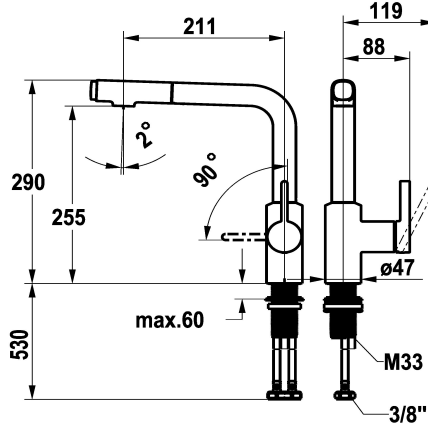

KWC FIT Lever mixer – Kitchen

Modell-Linie: FIT | 10.541.002.000FL
Taps | Manual taps

KWC-No.

125576
chromeline, A 210, flexible connection hoses

125577
matt black, A 210, flexible connection hoses

Color code

chromeline

matt black

NEW

- * Lever mixer
- * Lever installation only possible on the right side
- Child safety: cold water flow in lever position towards the front
- * gap between wall and centre of mounting hole min. 25 mm
- * Intrinsicly safe against backflow
- * Pull-out spray
 - up to 500 mm pull-out length
 - QuickConnect - Simple hose connection system
- * Hose guide, swivelling 120°
- * EasyLock - a pull-out spray that easily slides back into place

- * OptimalSpace - ample space for washing or working
- * KWC cartridge M 35 S
 - with ceramic discs
 - flow rate and temperature continuously variable
 - temperature limitation
- * Flexible connection hoses 3/8"
- * QuickInstallation - Fastening via threaded connection with locking screws
- * Mounting hole size ø35 mm

Technical Data

Flow rate needle spray	6,5 l/min (3 bar)
Flow rate normal spray	6,5 l/min (3 bar)
Connection	Flexible connection hoses
Spout	swivel
Handling	side lever
Kitchenspray	Pull-out spray
Color code	chromeline
Installation type	Pillar installation
Faucet_typ	Faucet
Design	L-Spout
Dimension Height	290
Acoustic group	yes
Projection A	A 200
Energy label	A
Dimension Water outlet	255
material	Brass