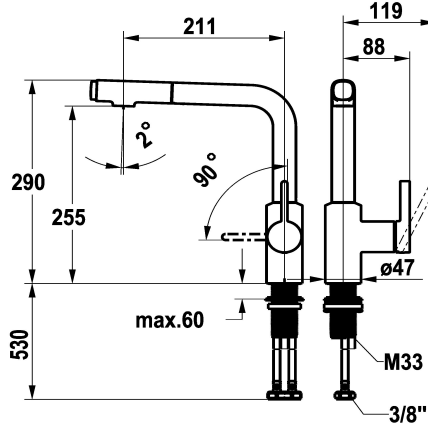

KWC FIT Lever mixer – Kitchen

Modell-Linie: FIT | 10.541.002.000FL
Taps | Manual taps

KWC-No.

125576
chromeline, A 210, flexible connection hoses

125577
matt black, A 210, flexible connection hoses

Color code

chromeline

matt black

NEW

- * Lever mixer
- * Lever installation only possible on the right side
- Child safety: cold water flow in lever position towards the front
- * gap between wall and centre of mounting hole min. 25 mm
- * Intrinsicly safe against backflow
- * Pull-out spray
 - up to 500 mm pull-out length
 - QuickConnect - Simple hose connection system
- * Hose guide, swivelling 120°
- * EasyLock - a pull-out spray that easily slides back into place

- * OptimalSpace - ample space for washing or working
- * KWC cartridge M 35 S
 - with ceramic discs
 - flow rate and temperature continuously variable
 - temperature limitation
- * Flexible connection hoses 3/8"
- * QuickInstallation - Fastening via threaded connection with locking screws
- * Mounting hole size ø35 mm

Technical Data

Flow rate needle spray	6,5 l/min (3 bar)
Flow rate normal spray	6,5 l/min (3 bar)
Connection	Flexible connection hoses
Spout	swivel
Handling	side lever
Kitchenspray	Pull-out spray
Color code	chromeline
Installation type	Pillar installation
Faucet_typ	Faucet
Design	L-Spout
Measure Height	290
Acoustic group	yes
Projection A	A 200
Energy label	A
Dimension Water outlet	255
material	Brass