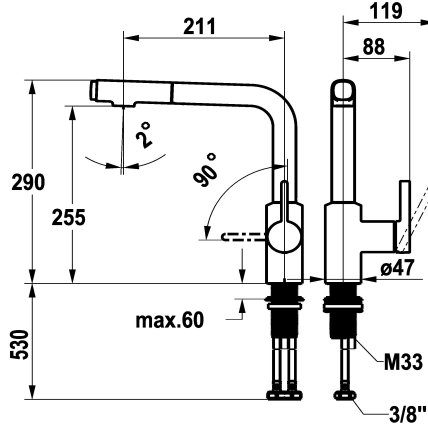

KWC FIT

Lever mixer – Kitchen

Modell-Linie: FIT | 10.541.002.000FL

Hanat | Käsikäyttöiset hanat

KWC-No.

125576

chromeline, A 210, flexible connection hoses

125577

matt black, A 210, flexible connection hoses

ATT-KWC-FARBCODE

chromeline

matt black

NEW

- * Lever mixer
- * Lever installation only possible on the right side
- Child safety: cold water flow in lever position towards the front
- * gap between wall and centre of mounting hole min. 25 mm
- * Intrinsicly safe against backflow
- * Pull-out spray
 - up to 500 mm pull-out length
 - QuickConnect - Simple hose connection system
- * Hose guide, swivelling 120°
- * EasyLock - a pull-out spray that easily slides back into place

- * OptimalSpace - ample space for washing or working
- * KWC cartridge M 35 S
 - with ceramic discs
 - flow rate and temperature continuously variable
 - temperature limitation
- * Flexible connection hoses 3/8"
- * QuickInstallation - Fastening via threaded connection with locking screws
- * Mounting hole size ø35 mm

Tekniset tiedot

ATT-KWC-A_AUSZUGBRAUSE_SIEB

6.5 l/min (3 bar)

ATT-KWC-A_AUSZUGBRAUSE_NORMAL

6.5 l/min (3 bar)

Connection

Flexible_Anschlussschläuche

Spout