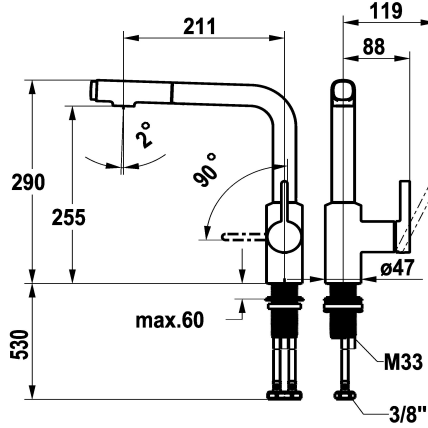

## KWC FIT Lever mixer – Kitchen

Modell-Linie: FIT | 10.541.002.176FL  
Taps | Manual taps

### Color code

chrome

matt black

NEW

- \* Lever mixer
- \* Lever installation only possible on the right side
- Child safety: cold water flow in lever position towards the front
- \* gap between wall and centre of mounting hole min. 25 mm
- \* Intrinsicly safe against backflow
- \* Pull-out spray
  - up to 500 mm pull-out length
  - QuickConnect - Simple hose connection system
- \* Hose guide, swivelling 120°
- \* EasyLock - a pull-out spray that easily slides back into place

- \* OptimalSpace - ample space for washing or working
- \* KWC cartridge M 35 S
  - with ceramic discs
  - flow rate and temperature continuously variable
  - temperature limitation
- \* Flexible connection hoses 3/8"
- \* QuickInstallation - Fastening via threaded connection with locking screws
- \* Mounting hole size ø35 mm

### Technical Data

Flow rate needle spray

6,5 l/min (3 bar)

Flow rate normal spray

6,5 l/min (3 bar)

Connection

Flexible connection hoses

Spout