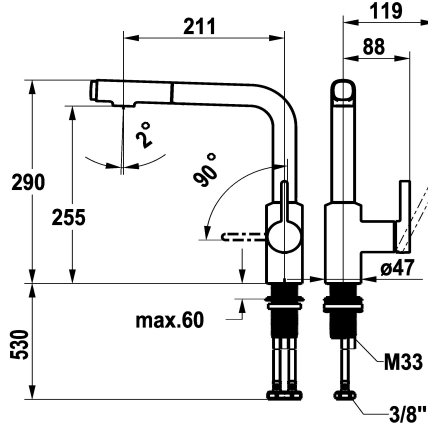

KWC FIT Lever mixer – Kitchen

Modell-Linie: FIT | 10.541.002.176FL
Taps | Manual taps

KWC-No.

125576
chromeline, A 210, flexible connection hoses

125577
matt black, A 210, flexible connection hoses

Color code

chromeline

matt black

NEW

- * Lever mixer
- * Lever installation only possible on the right side
- Child safety: cold water flow in lever position towards the front
- * gap between wall and centre of mounting hole min. 25 mm
- * Intrinsicly safe against backflow
- * Pull-out spray
 - up to 500 mm pull-out length
 - QuickConnect - Simple hose connection system
- * Hose guide, swivelling 120°
- * EasyLock - a pull-out spray that easily slides back into place

- * OptimalSpace - ample space for washing or working
- * KWC cartridge M 35 S
 - with ceramic discs
 - flow rate and temperature continuously variable
 - temperature limitation
- * Flexible connection hoses 3/8"
- * QuickInstallation - Fastening via threaded connection with locking screws
- * Mounting hole size ø35 mm

Technical Data

Flow rate needle spray
Flow rate normal spray
Connection
Spout
Handling
Kitchenspray
Color code
Installation type
Faucet_typ
Design
Dimension Height
Acoustic group
Projection A
Energy label
Dimension Water outlet