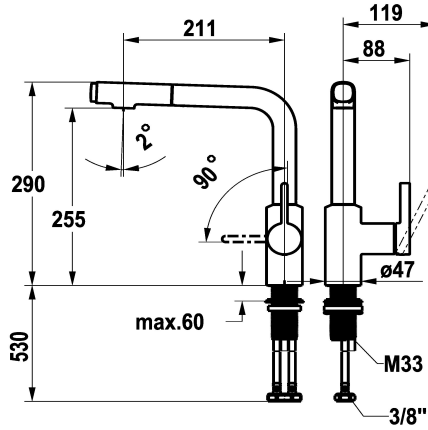

## KWC FIT Lever mixer – Kitchen

Modell-Linie: FIT | 10.541.002.176FL  
Taps | Manual taps

### Color code

chromeline

matt black

NEW

- \* Lever mixer
- \* Lever installation only possible on the right side
- Child safety: cold water flow in lever position towards the front
- \* gap between wall and centre of mounting hole min. 25 mm
- \* Intrinsicly safe against backflow
- \* Pull-out spray
  - up to 500 mm pull-out length
  - QuickConnect - Simple hose connection system
- \* Hose guide, swivelling 120°
- \* EasyLock - a pull-out spray that easily slides back into place

- \* OptimalSpace - ample space for washing or working
- \* KWC cartridge M 35 S
  - with ceramic discs
  - flow rate and temperature continuously variable
  - temperature limitation
- \* Flexible connection hoses 3/8"
- \* QuickInstallation - Fastening via threaded connection with locking screws
- \* Mounting hole size ø35 mm

### Technical Data

Flow rate needle spray
Flow rate normal spray
Connection
Spout
Handling
Kitchenspray
Color code
Installation type
Faucet_typ
Design
Measure Height
Acoustic group
Projection A
Energy label
Dimension Water outlet