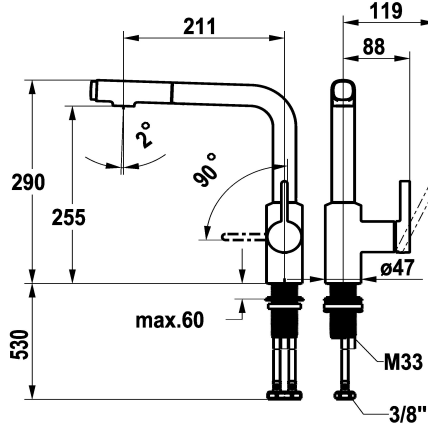

KWC FIT

Lever mixer – Kitchen

Modell-Linie: FIT | 10.541.002.176FL

Hanat | Käsikäyttöiset hanat

KWC-No.

125576

chromeline, A 210, flexible connection hoses

125577

matt black, A 210, flexible connection hoses

ATT-KWC-FARBCODE

chromeline

matt black

NEW

- * Lever mixer
- * Lever installation only possible on the right side
- Child safety: cold water flow in lever position towards the front
- * gap between wall and centre of mounting hole min. 25 mm
- * Intrinsicly safe against backflow
- * Pull-out spray
 - up to 500 mm pull-out length
 - QuickConnect - Simple hose connection system
- * Hose guide, swivelling 120°
- * EasyLock - a pull-out spray that easily slides back into place

- * OptimalSpace - ample space for washing or working
- * KWC cartridge M 35 S
 - with ceramic discs
 - flow rate and temperature continuously variable
 - temperature limitation
- * Flexible connection hoses 3/8"
- * QuickInstallation - Fastening via threaded connection with locking screws
- * Mounting hole size ø35 mm

Tekniset tiedot

ATT-KWC-A_AUSZUGBRAUSE_SIEB

6.5 l/min (3 bar)

ATT-KWC-A_AUSZUGBRAUSE_NORMAL

6.5 l/min (3 bar)

Connection

Flexible_Anschlusschläuche

Spout