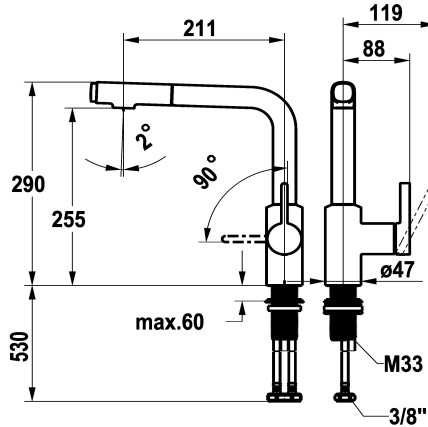

KWC FIT

Lever mixer – Kitchen

Modell-Linie: FIT | 10.541.002.176FL

Armatura umywalkowa | Armatura jednouchwytowa

KWC-No.

125576

chromeline, A 210, flexible connection hoses

125577

matt black, A 210, flexible connection hoses

ATT-KWC-FARBCODE

chromeline

matt black

NEW

- * Lever mixer
- * Lever installation only possible on the right side
- Child safety: cold water flow in lever position towards the front
- * gap between wall and centre of mounting hole min. 25 mm
- * Intrinsicly safe against backflow
- * Pull-out spray
 - up to 500 mm pull-out length
 - QuickConnect - Simple hose connection system
- * Hose guide, swivelling 120°
- * EasyLock - a pull-out spray that easily slides back into place

- * OptimalSpace - ample space for washing or working
- * KWC cartridge M 35 S
 - with ceramic discs
 - flow rate and temperature continuously variable
 - temperature limitation
- * Flexible connection hoses 3/8"
- * QuickInstallation - Fastening via threaded connection with locking screws
- * Mounting hole size ø35 mm

Standmontage

Faucet_typ

01

ATT-KWC-BAUFORM

L-Auslauf

Dimension Height

290

G_Acoustic group