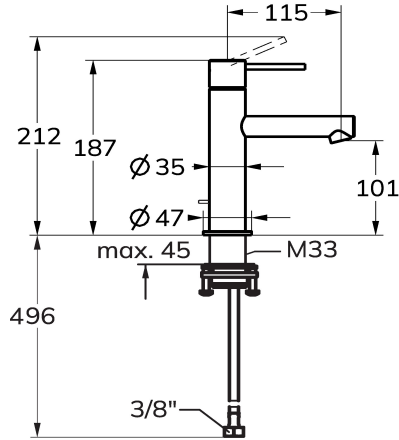

KWC ONO E Lever mixer – Washbasin

Modell-Linie: ONO E | 12.578.051.000FL
Kranar | Hydraulické armatury

KWC-No.

125616
chromeline, A115, flexible connection hoses, without pop-up valve

125617
stainless steel, A115, flexible connection hoses, without pop-up valve

- * Lever mixer
- * Made of stainless steel
- * EcoProtect - water-saving device
- * Fixed spout
- Neoperl® Caché® SSR, swivelling jet regulator
- * KWC cartridge S 25

ATT-KWC-FARBCODE

chromeline

stainless steel

NEW

- with ceramic discs
- flow rate and temperature continuously variable
- * Flexible connection hoses 3/8"
- * QuickInstallation - Fastening via threaded connection with locking screws
- * Mounting hole size ø35 mm

Technical Data

A_Spout_Spray

4.3 l/min (3 bar)

ATT-KWC-ABLAUFGARNITUR

ohne_Ablaufgarnitur

Connection

Flexible_Anschlusschläuche

ATT-KWC-AUSLAUF