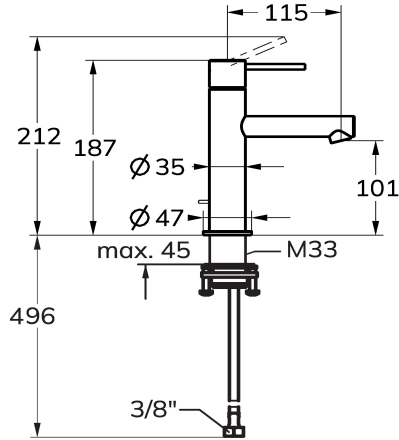

## KWC ONO E Lever mixer – Washbasin

Modell-Linie: ONO E | 12.578.051.700FL  
Umyvadlové armatury | Hydraulické armatury

### KWC-No.

**125616**  
chromeline, A115, flexible connection hoses, without pop-up valve

**125617**  
stainless steel, A115, flexible connection hoses, without pop-up valve

- \* Lever mixer
- \* Made of stainless steel
- \* EcoProtect - water-saving device
- \* Fixed spout
- Neoperl® Caché® SSR, swivelling jet regulator
- \* KWC cartridge S 25

### ATT-KWC-FARBCODE

chromeline

stainless steel

NEW

- with ceramic discs
- flow rate and temperature continuously variable
- \* Flexible connection hoses 3/8"
- \* QuickInstallation - Fastening via threaded connection with locking screws
- \* Mounting hole size ø35 mm

## KWC ONO E

Lever mixer – Washbasin

Modell-Linie: ONO E | 12.578.051.700FL  
Umyvadlové armatury | Hydraulické armatury

**Cartridge S 25**

**538711**  
Z.536.032

**Service key Neoperl © Caché ©, TJ, 18 mm, green**