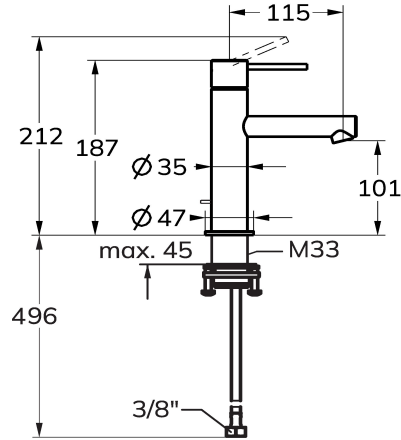

## KWC ONO E Lever mixer – Washbasin

Modell-Linie: ONO E | 12.578.051.700FL  
Armatura umywalkowa | Armatura jednouchwytywa

### KWC-No.

**125616**  
chromeline, A115, flexible connection hoses, without pop-up valve

**125617**  
stainless steel, A115, flexible connection hoses, without pop-up valve

- \* Lever mixer
- \* Made of stainless steel
- \* EcoProtect - water-saving device
- \* Fixed spout
- Neoperl® Caché® SSR, swivelling jet regulator
- \* KWC cartridge S 25

### ATT-KWC-FARBCODE

chromeline

stainless steel

- with ceramic discs
- flow rate and temperature continuously variable
- \* Flexible connection hoses 3/8"
- \* QuickInstallation - Fastening via threaded connection with locking screws
- \* Mounting hole size ø35 mm

### Dane techniczne

A_Spout_Spray
ATT-KWC-ABLAUFGARNITUR
Connection
ATT-KWC-AUSLAUF
Handling
ATT-KWC-FARBCODE
Installation_type
Faucet_typ
Dimension Height
G_Acoustic group
Projection_A
EnergyLabelCH
ATT-KWC-MASS-WASSERAUSTRITT
Material