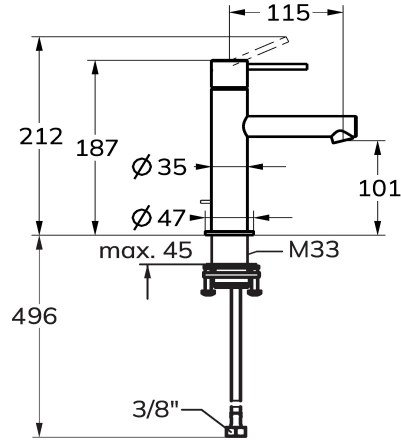

KWC ONO E Lever mixer – Washbasin

Modell-Linie: ONO E | 12.578.051.700FL
Kranar | Hydraulické armatúry

KWC-No.

125616
chromeline, A115, flexible connection hoses, without pop-up valve

125617
stainless steel, A115, flexible connection hoses, without pop-up valve

- * Lever mixer
- * Made of stainless steel
- * EcoProtect - water-saving device
- * Fixed spout
- Neoperl® Caché® SSR, swivelling jet regulator
- * KWC cartridge S 25

ATT-KWC-FARBCODE

chromeline

stainless steel

- with ceramic discs
- flow rate and temperature continuously variable
- * Flexible connection hoses 3/8"
- * QuickInstallation - Fastening via threaded connection with locking screws
- * Mounting hole size ø35 mm

4.3 l/min (3 bar)
ohne_Ablaufgarnitur
Flexible_Anschlusschläuche
fest
topbedient
stainless steel
Standmontage
01
187
1
A115
A
101
ROSTFREIER_STAHL

Reservdelar

KWC ONO E Lever mixer – Washbasin

Modell-Linie: ONO E | 12.578.051.700FL
Kranar | Hydraulické armatury